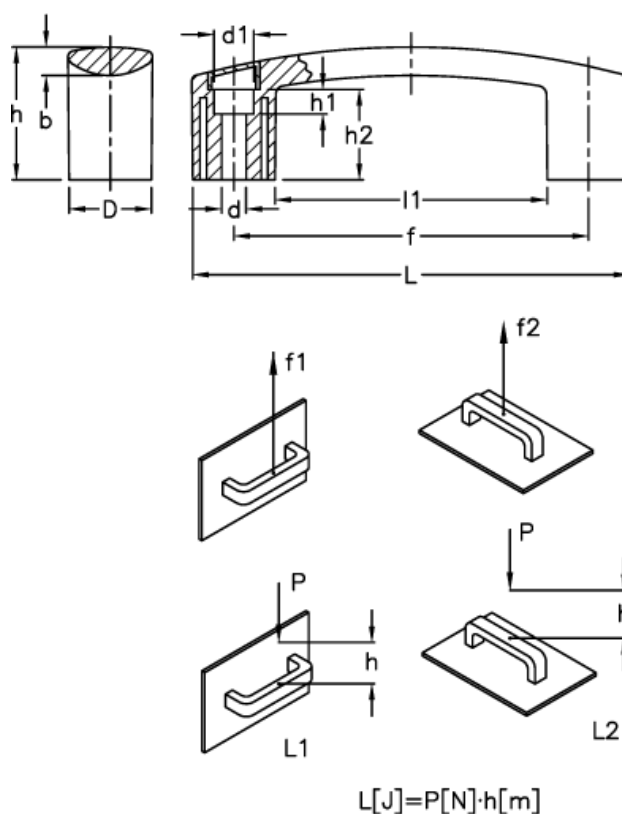

Data Sheet

Article number: 23052601113
Description: E+G Bridge handle
EBP.110-6-C3 Grey

Measures

b	= 7.5	h1	= 6.5
d	= 6.5	h2	= 23.5
D	= 22.0	L	= 116.0
d1	= 10.5	l1	= 72.0
f	= 93,5 +/-0,5	L1 (J)	= 8
F1 (N)	= 2000	L2 (J)	= 3
F2 (N)	= 1500		
h	= 35		